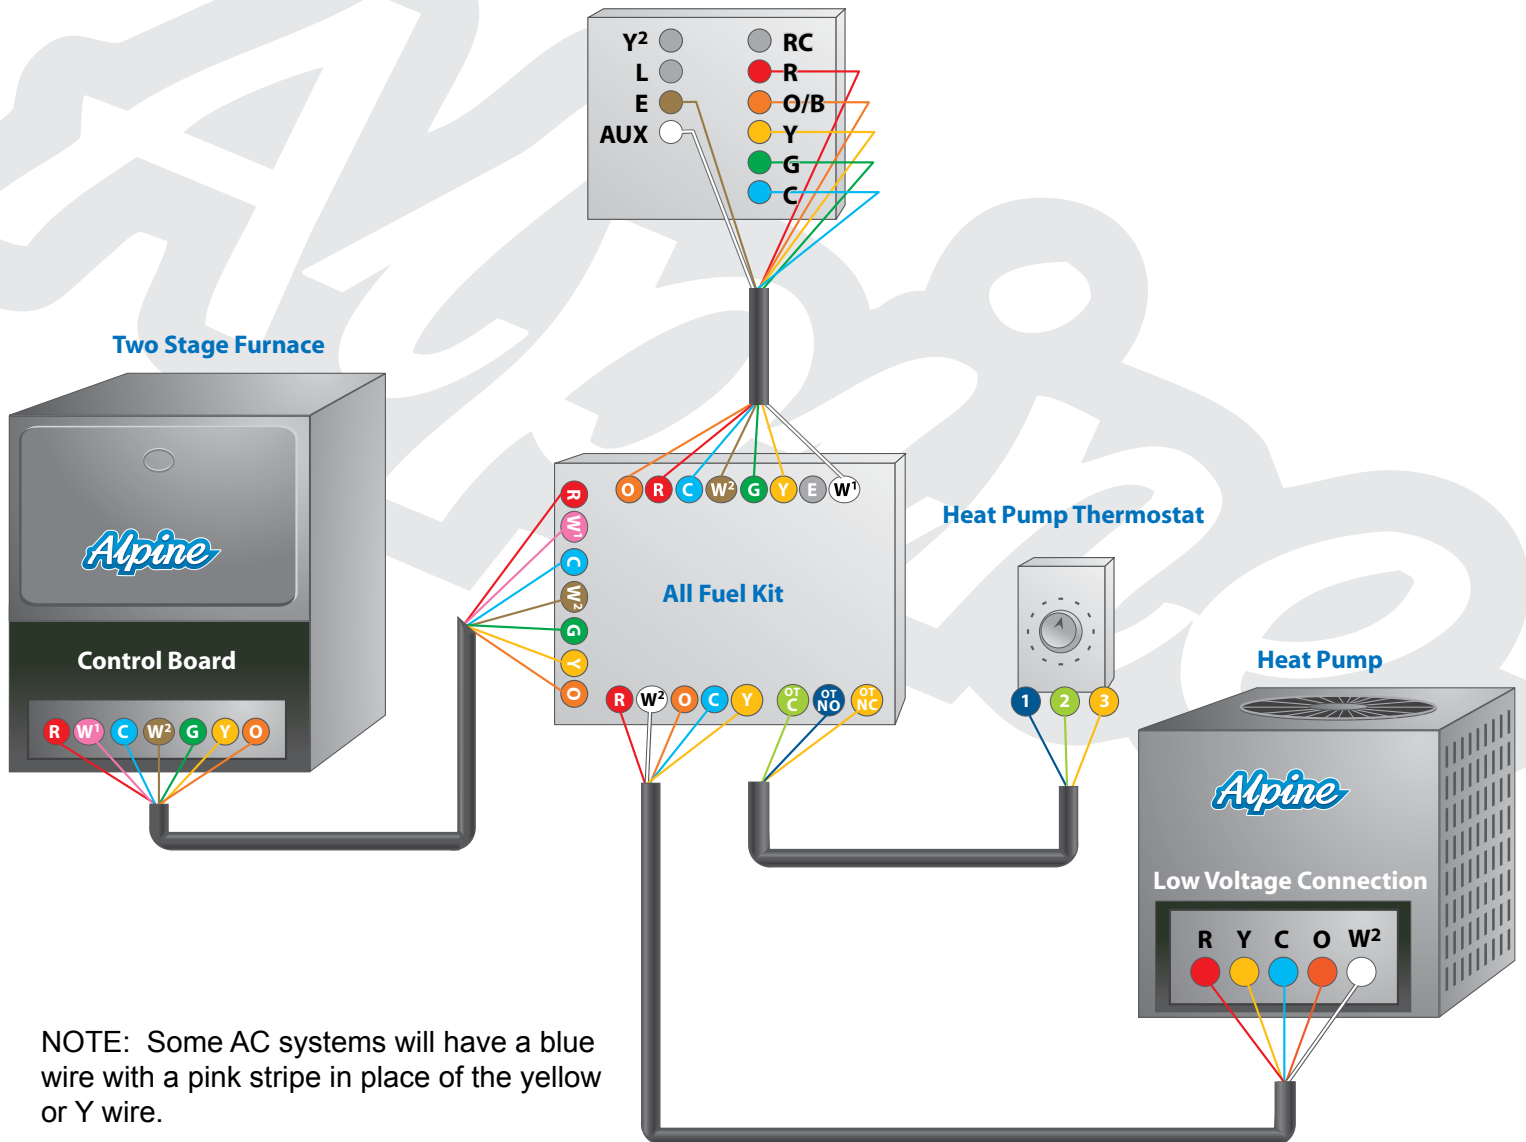

AC Heat Pump with Two Stage Gas Furnace and All Fuel Kit Control Wiring

- | | | | | | |
|---------------------|--|----------------------------|-------------------|--|------------------------------|
| R | | 24 Volt+ | W ² /E | | 2nd Stage Gas Heat |
| G | | Fan Only Operation | O | | Reversing Valve |
| C | | System Common | OTNO | | Outdoor Stat Normally Open |
| Y | | Air Conditioning-Heat Pump | OTNC | | Outdoor Stat Normally Closed |
| W ¹ /Aux | | 1st Stage Gas Heat | OTC | | Outdoor Stat Common |

Two Stage Heat Pump Thermostat

NOTE: Some AC systems will have a blue wire with a pink stripe in place of the yellow or Y wire.

This diagram is to be used as a reference for the low voltage control wiring of your heating and AC system. Always refer to your thermostat or equipment installation guides to verify proper wiring.