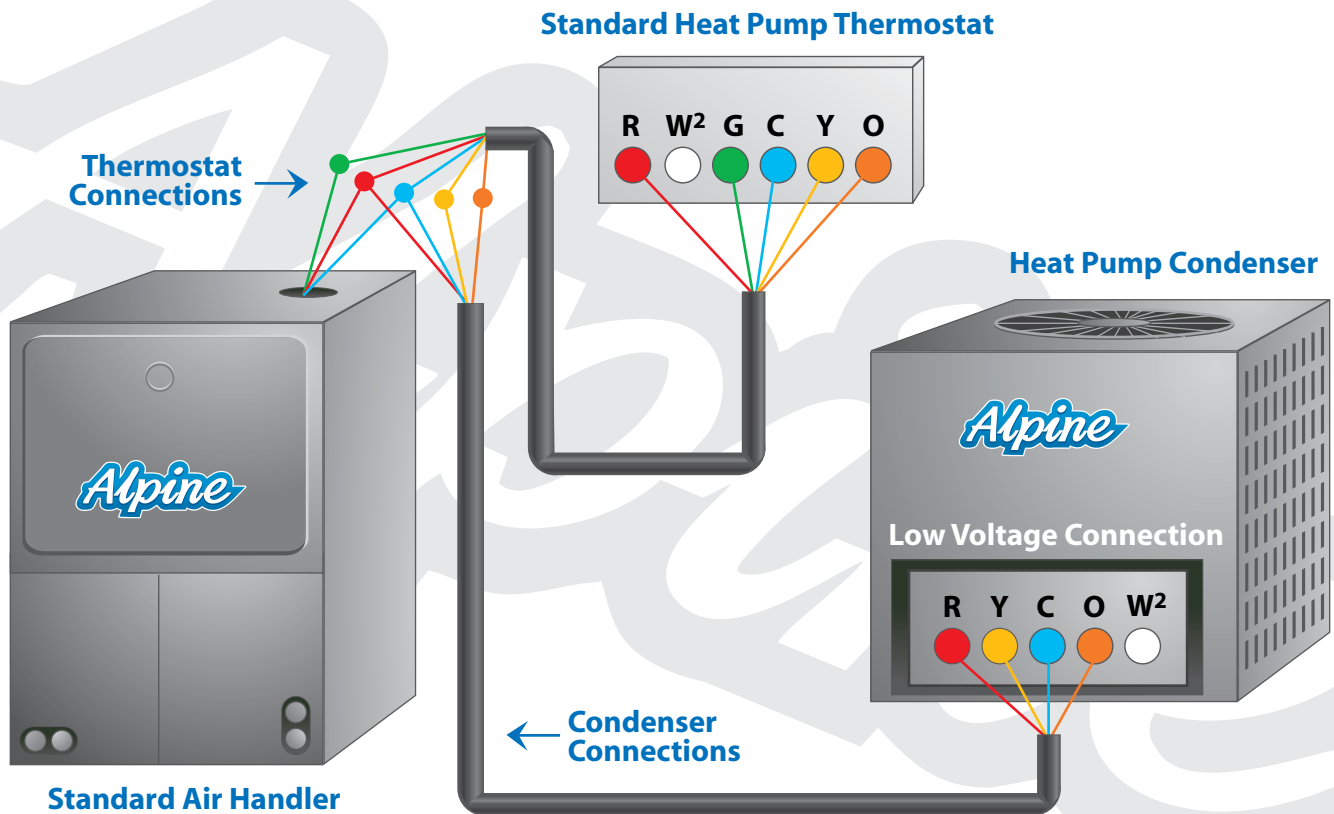

AC Heat Pump with Standard Air Handler and No Electric Backup Heat

- R ● 24 Volt+
- G ● Fan Only Operation
- C ● Common
- Y ● Air Conditioning–Heat Pump
- O ● Reversing Valve

Wire Size: 18 Gauge

NOTE: Some AC systems will have a blue wire with a pink stripe in place of the yellow or Y wire.

This diagram is to be used as a reference for the low voltage control wiring of your heating and AC system. Always refer to your thermostat or equipment installation guides to verify proper wiring.