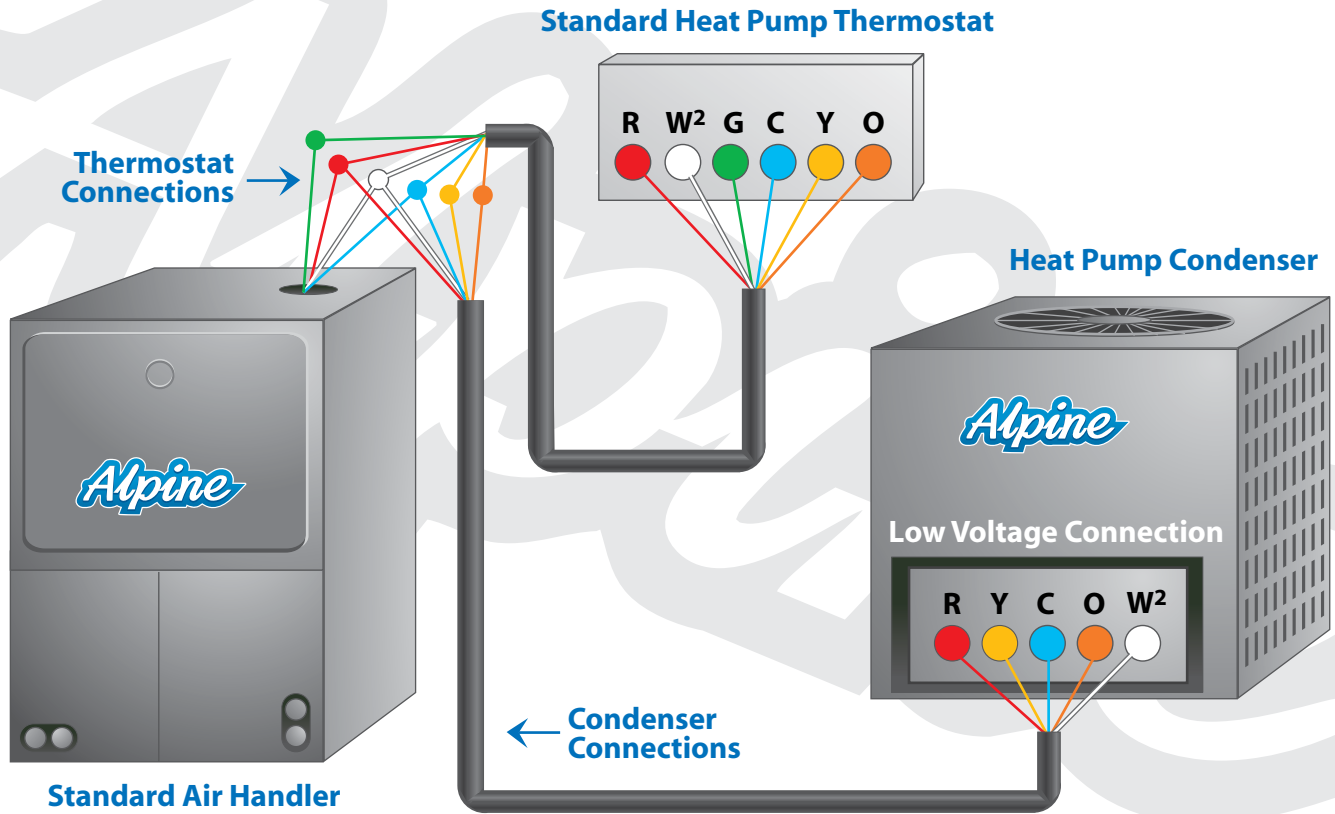

## AC Heat Pump with Standard Air Handler and Single Stage Electric Backup Heat

- R ● 24 Volt+
- G ● Fan Only Operation
- C ● Common
- Y ● Air Conditioning–Heat Pump
- O ● Reversing Valve
- W<sup>2</sup> ○ Electric Backup Heat

Wire Size: 18 Gauge

NOTE: Some AC systems will have a blue wire with a pink stripe in place of the yellow or Y wire.

This diagram is to be used as a reference for the low voltage control wiring of your heating and AC system. Always refer to your thermostat or equipment installation guides to verify proper wiring.