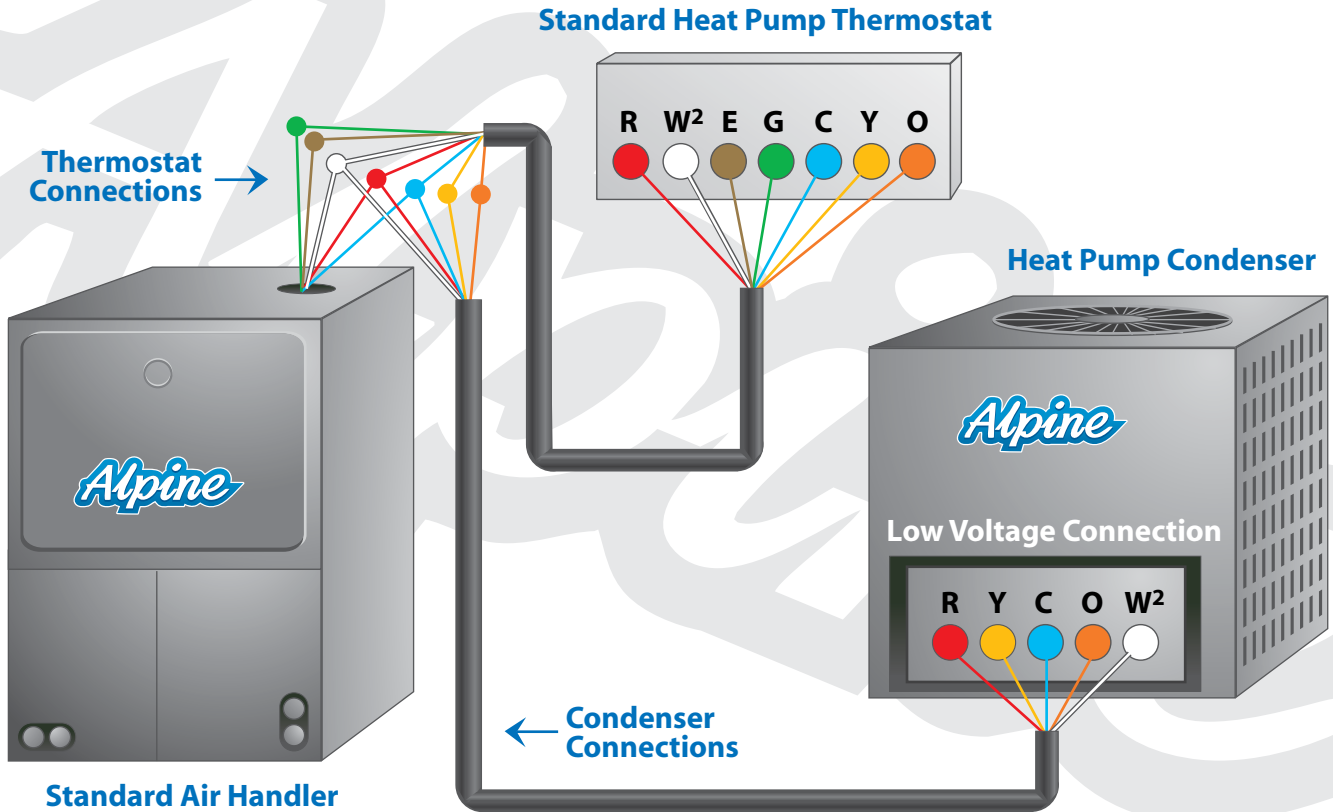

AC Heat Pump with Standard Air Handler and Two Stage Electric Backup Heat

- R ● 24 Volt+
- G ● Fan Only Operation
- C ● Common
- Y ● Air Conditioning–Heat Pump
- O ● Reversing Valve
- W² ● Backup Electric Heat
- E ● Second Stage Emergency Heat

Wire Size: 18 Gauge

NOTE: Some AC systems will have a blue wire with a pink stripe in place of the yellow or Y wire.

This diagram is to be used as a reference for the low voltage control wiring of your heating and AC system. Always refer to your thermostat or equipment installation guides to verify proper wiring.