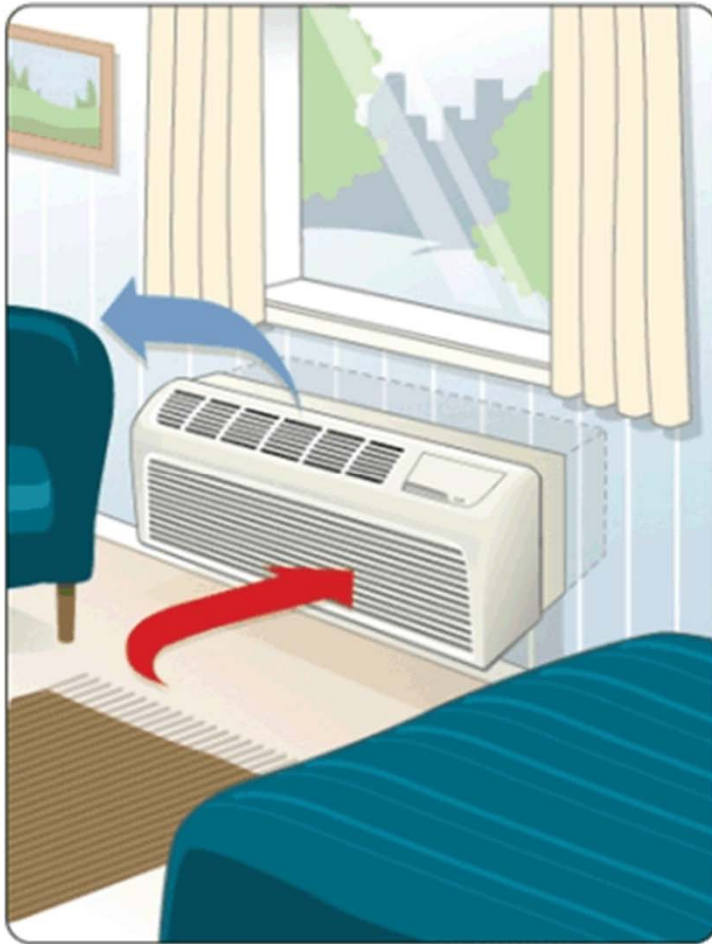

Technical Features of  
*Blueridge PTAC Series*

April 2013

➤ Air exchange

**PTAC-INTERIOR**

**PTAC-EXTERIOR**

## ➤ LED Display

### LED display panel

Default setting

A) Cooling mode

B) High Fan speed

C) Setting temperature 78°F

## ➤ Auto-defrosting function

Prevent evaporator from freezing, prolong product life and improve energy saving.