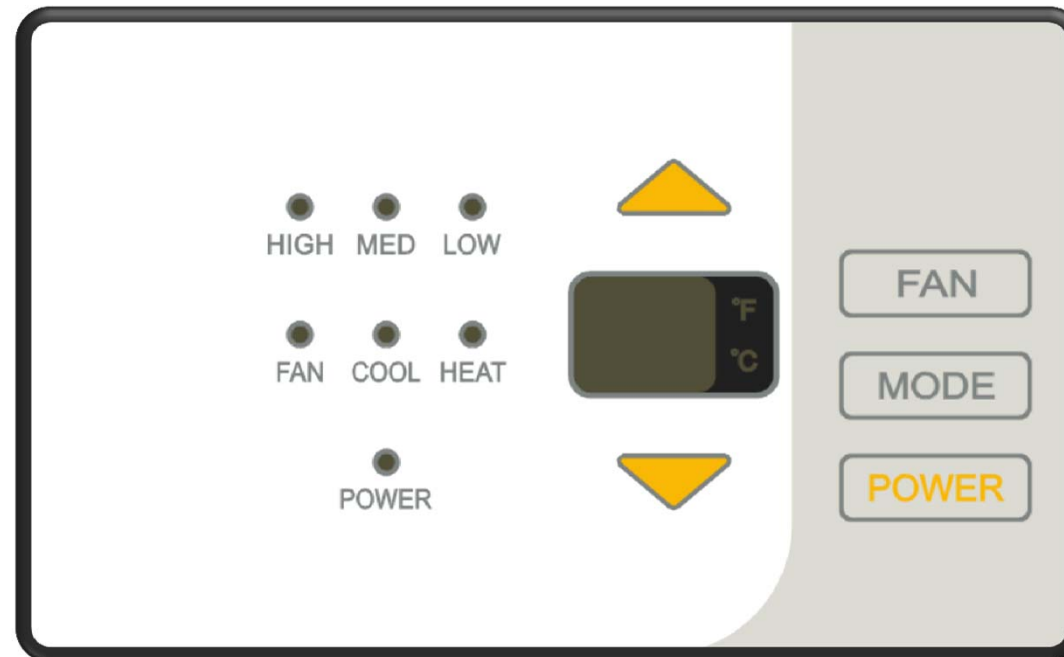

## ➤ LED Display

### LED display panel

Default setting

A) Cooling mode

B) High Fan speed

C) Setting temperature 78°F

## ➤ Electric heater (Optional)

The PTAC has two different electric heaters:

One is the standard heater, it just has one output capacity, another is optional heater, it has two different output capacity, and it is easy to be change by the power cord.