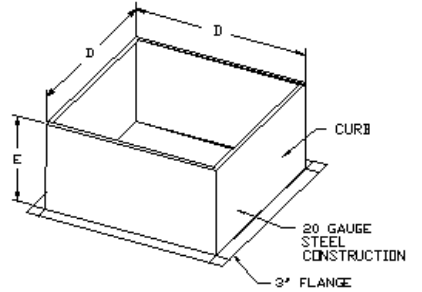

**BACKDRAFT DAMPER INSTALLATION**

PITCHED CURBS ARE AVAILABLE FOR PITCHED ROOFS.

SPECIFY PITCH:  
EXAMPLE 7/12 PITCH = 30° SLOPE

DDAR DIRECT DRIVE  
AXIAL RADIAL EXHAUST FANS DIMENSIONAL DATA

FAN MODEL	HT	W	B	C	RO	WEIGHT LB
DDAR10	9 3/4	18 5/16	2	19	13	24
DDAR12	10 1/4	20 5/16	2	19	13	32
DDAR14	12 5/8	27 5/16	2	21	16	45
DDAR18	14 3/8	33 9/16	2	26	20	67