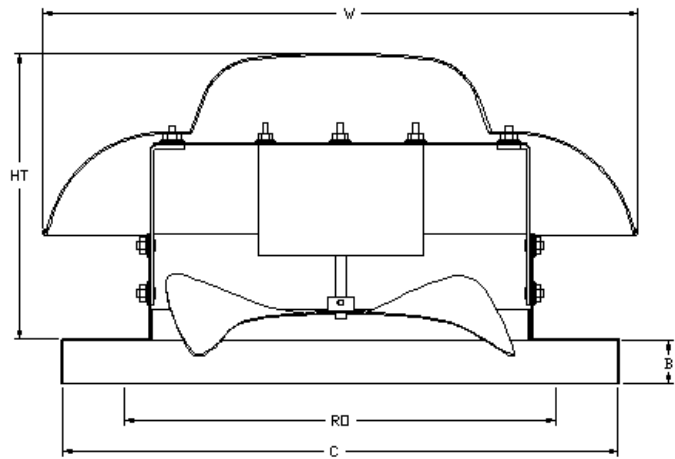

DDAR SERIES RADIAL EXHAUST FANS

FEATURES:

- ROOF MOUNTED FANS
- UL705
- AMCA AIR CERTIFIED
- THERMAL OVERLOAD PROTECTION
- STANDARD BIRD SCREEN
- SAFETY DISCONNECT

OPTIONS:

- HINGED FAN
- PITCHED CURB
- INSULATED CURB
- BACKDRAFT DAMPER