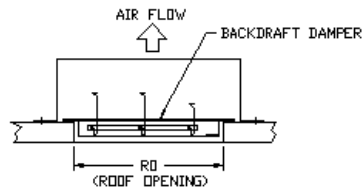

**BACKDRAFT DAMPER INSTALLATION**

PITCHED CURBS ARE AVAILABLE FOR PITCHED ROOFS.

SPECIFY PITCH:  
EXAMPLE 7/12 PITCH = 30° SLOPE

DDAR DIRECT DRIVE  
AXIAL RADIAL EXHAUST FANS DIMENSIONAL DATA

FAN MODEL	HT	W	B	C	RO	WEIGHT LB
DDAR10	9 3/4	18 5/16	2	19	13	24
DDAR12	10 1/4	20 5/16	2	19	13	32
DDAR14	12 5/8	27 5/16	2	21	16	45
DDAR18	14 3/8	33 9/16	2	26	20	67