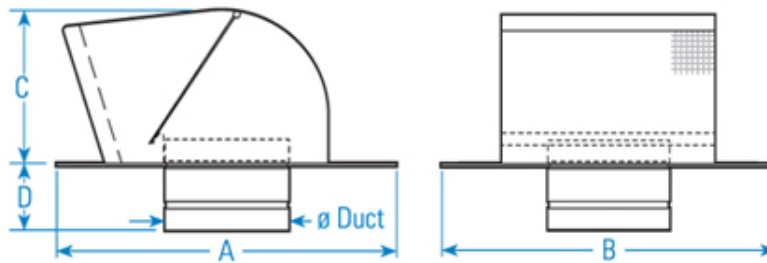

RC10,ROOF CAP 10"

Item no. 411314

Document type: **Product card**

Document date: **2014-05-09**

Generated by: **Systemair Online Catalogue**

Description

Galvanized steel roof caps with damper flap closure and bird screen. Duct sizes from 6" to 12". For inclined sloped roofs only. Not for use on flat roofs

Dimensions

Model	ø Duct	A	B	C	D
RC 4	4	11 3/4	11 3/4	5 1/2	4
RC 5	5	11 3/4	11 3/4	5 1/2	4
RC 6	6	13 3/4	13 3/4	6 1/2	4
RC 8	8	15 3/4	15 3/4	7 3/4	4
RC 10	10	19 3/4	19 3/4	8	4
RC 12	12	21 3/4	21 3/4	11 9/16	4

Dimensions in inches