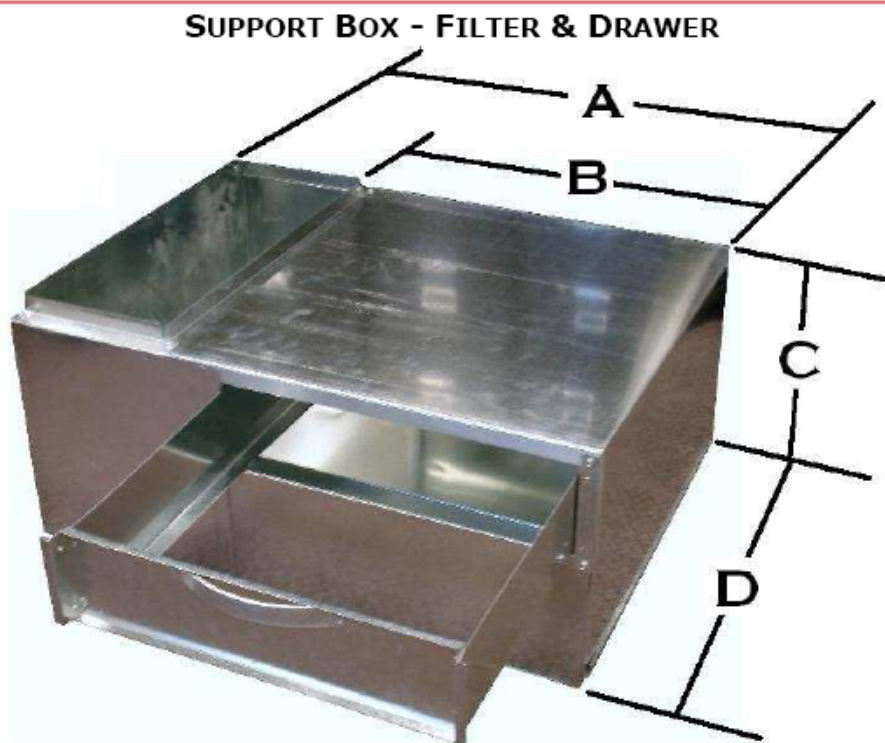

## Product Specifications

Part #	( A ) Dimension	( B ) Dimension	( C ) Dimension	( D ) Dimension	Duct Size
SBFD-30	30"	22"	15"	28"	24 x 8
<del>SBFD-36</del>	<del>36"</del>	<del>26"</del>	<del>15"</del>	<del>28"</del>	<del>25 x 10</del>
<del>SBFD-4017</del>	<del>40"</del>	<del>26"</del>	<del>17"</del>	<del>28"</del>	<del>25 x 10</del>

This spec applies to the following styles (click to see more info on specific style): [SBFD](#)