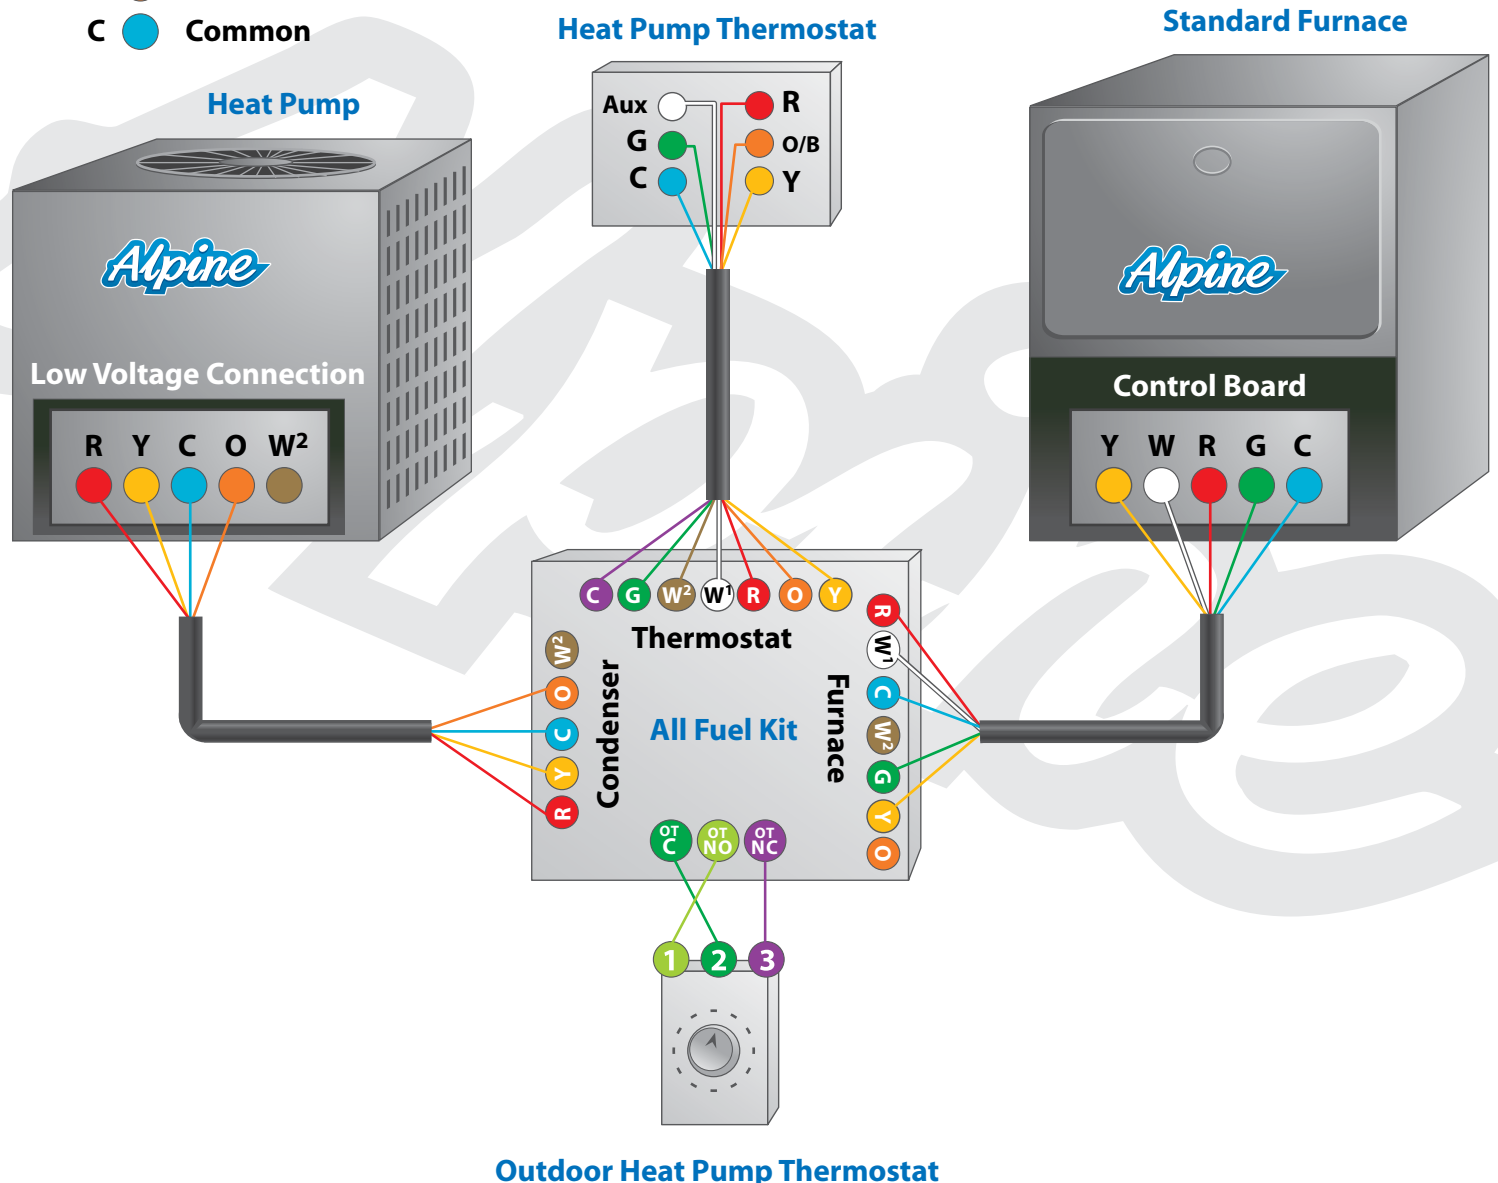

AC Heat Pump with Single Stage Gas Furnace and All Fuel Kit Control Wiring

- R ● 24 Volt+
- G ● Fan Only Operation
- Y ● Air Conditioning–Heat Pump
- W¹/Aux ○ 1st Stage Backup Heat
- O ● AC Reversing Valve
- C ● Common

NOTE: Some AC systems will have a blue wire with a pink stripe in place of the yellow or Y wire.

This diagram is to be used as a reference for the low voltage control wiring of your heating and AC system. Always refer to your thermostat or equipment installation guides to verify proper wiring.